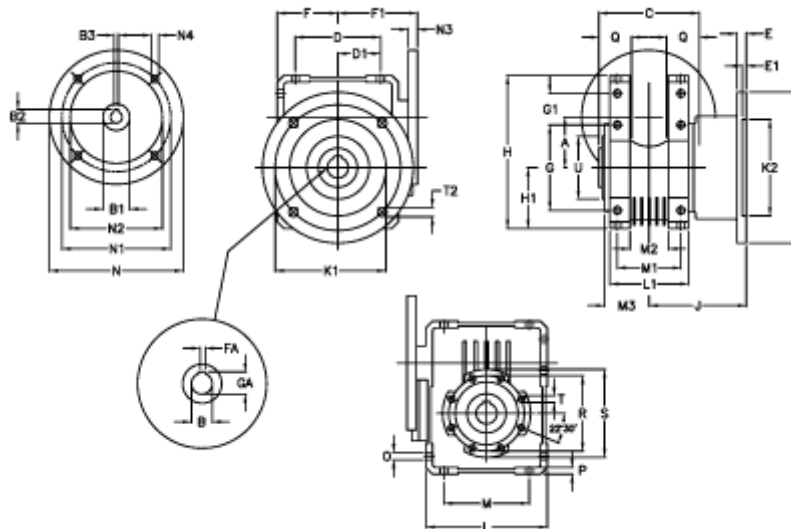

Article number: 392206306442536

Description: Worm Gear with Torque Limiter  
W63 L2-UF-64-P71B5

## Measures

|            |           |           |           |           |        |
|------------|-----------|-----------|-----------|-----------|--------|
| A = 62.17  | E = 11    | H = 182.5 | M = 102   | N4 = 9    | U = 75 |
| B = 25     | E1 = 5    | H1 = 72.5 | M1 = 76   | O = 9.0   |        |
| B1 E7 = 14 | F = 73    | J = 116.0 | M2 = 46   | P = 8     |        |
| B2 = 16.3  | F1 = 95   | K = 180   | M3 = 53   | Q = 35    |        |
| B3 H9 = 5  | FA = 8    | K1 = 150  | N = 160   | R = 90    |        |
| C = 120    | G = 102   | K2 = 115  | N1 = 130  | S = 105   |        |
| D = 102.0  | G1 = 37.5 | L = 145   | N2 = 110  | T = M8x14 |        |
| D1 = 51.0  | GA = 28.3 | L1 = 94   | N3 = 11.0 | T2 = 11.0 |        |